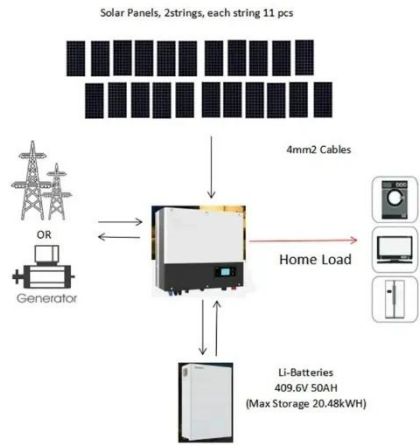

How many watts does large solar power generate

How Much Energy Does a Solar Panel Produce?

In 2025, most residential solar panels are rated between 350 and 460 watts. Think of watts like horsepower in a car--the higher the wattage, the more energy a panel can produce at ...

projects are large-scale solar farm projects that ...

How Much Power Does a Solar Farm Produce

Solar farms produce significant amounts of power, with their capacity typically measured in megawatts (MW). A solar farm with a capacity of 10 MW has the potential to generate enough electricity to ...