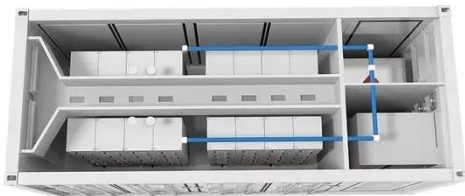

LV-Rack-30KWh Cabinet type battery energy storage cabinet

These systems are pivotal for applications ranging from residential energy storage, to providing backup power, to integrating with renewable energy sources, and even in supporting grid services.

Comprehensive Guide to Power Distribution Cabinets

This guide delves into the various types of Power Distribution Cabinets, their characteristics, applications, and the growing relevance of Battery Distribution Cabinets in today's ...

Energy Storage Cabinets: Key Components, Types, and Future ...

An energy storage cabinet is a sophisticated system used to store electrical energy. It consists of various components that work together to ensure efficient energy storage and management.