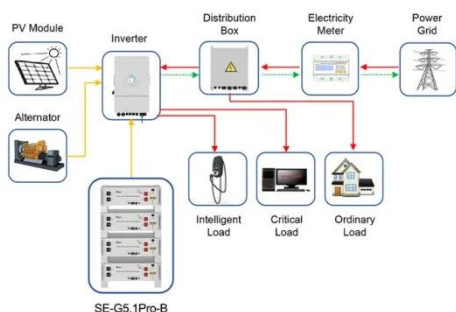

Huawei Ngerulmud Emergency Energy Storage Power Supply

Huawei Ngerulmud Emergency Energy Storage Power Supply

Energy Storage Solution (ESS) , HUAWEI Smart PV Global

Huawei's Smart String Grid-Forming ESS ensures robust protection through five layers of integrated safety design, from individual cells, battery packs, racks, systems, and the grid.

Power-M-5/10/15/20/25/30 , Smart String Energy Storage System

Power-M-5/10/15/20/25/30 features a three-in-one modular design combining solar power generation, energy storage, and backup power supply. With seamless switchover in 20 milliseconds and four ...

Application scenarios of energy storage battery products

Ngerulmud Energy Storage Photovoltaic Power Generation System: A

Summary: Discover how the Ngerulmud Energy Storage Photovoltaic Power Generation System combines solar energy and advanced storage to deliver reliable, eco-friendly electricity. Learn about ...