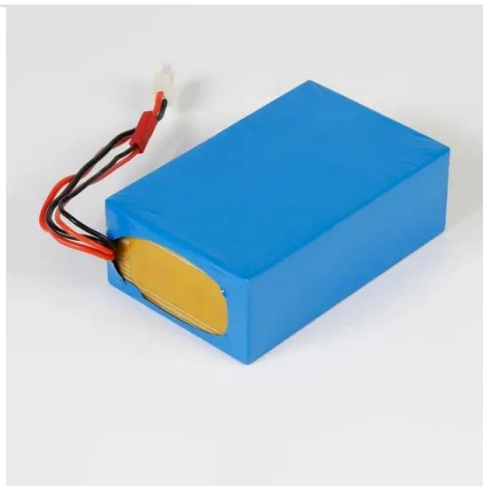

KREATYWNY ENERGY POLSKA

Hybrid Network Cabinets for IoT Base Stations

Hybrid Network Cabinets for IoT Base Stations

Pole-type base station energy cabinet

Base station energy cabinet: a highly integrated and intelligent hybrid power system that combines multi-input power modules (photovoltaic, wind energy, rectifier modules), monitoring units, power ...

Photovoltaic Micro-station Energy Cabinet

The Photovoltaic Micro-Station Energy Cabinet is a hybrid power compact solution for remote energy and outdoor telecom sites.

Battery Cabinet vs Rackmount for 5G , Huijue Group E-Site

Pole-Type Base Station Cabinet ,

Efficient Energy Solutions for

Discover the Pole-Type Base Station Cabinet with integrated solar, wind energy, and lithium batteries. Designed for seamless installation and remote monitoring, this energy-efficient cabinet ensures ...