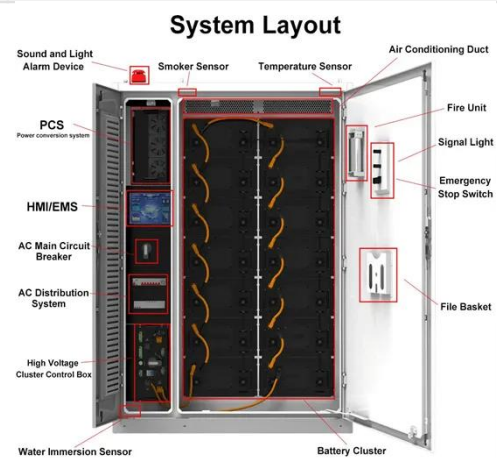

42U Server Rack Cabinet 800mm Wide x 1200mm Deep with Side ...

Standard enclosure for low to medium density server and networking applications. Compact width to optimize data center space. 42U height to easily roll through doorways.