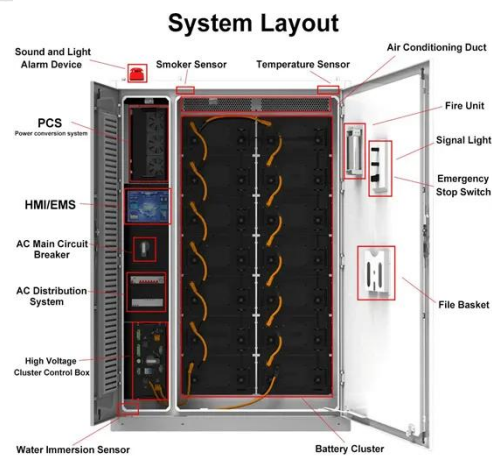

9XE's Indoor Edge Computing Dedicated Power Integration Cabinet is a versatile tool designed to meet the future demands of edge computing. Its highly customizable, integrated, and reliable design sets it ...

Design and implementation of intelligent monitoring terminal for

An intelligent monitoring terminal for power distribution room based on edge computing is designed in this paper, which is important for the power distribution Internet of Things.

Intelligent communication power supply polymerization cabinet

INBOX series intelligent communication and power supply polymerization cabinet is our company according to the

construction of smart city, car networking, intelligent transportation, environmental ...

New Modular Uninterruptible Power Supply for Edge Computing

Delivering up to 20kW, the APC Smart-UPS Modular Ultra, which is 50% smaller and 60% lighter than legacy UPSs, helps businesses solve the space, scalability, and redundancy problems ...