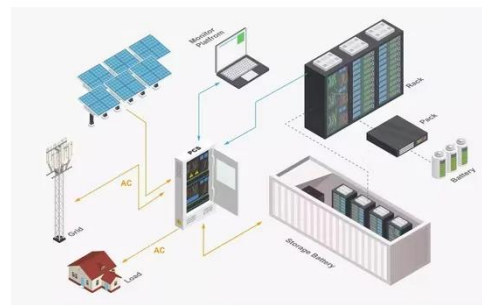

The Best 36 Volt Power Inverters , SolarKnowHow

The Xijia 1500W Pure Sine Wave Inverter converts 36V DC (30V-45V range) into stable 120V AC power. The inverter delivers 1500W continuous output with a 3000W peak for dependable use in ...