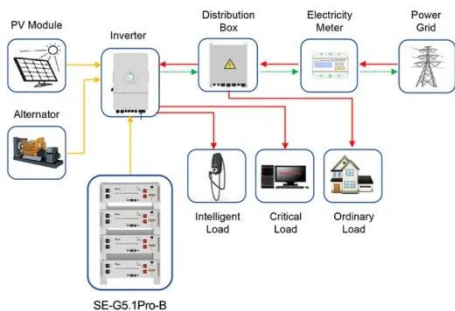

Application scenarios of energy storage battery products

Solar Panel Steel Frame Designs for 2024: Pros and Cons

Solar Panel Steel Frames: Solar Panel Steel Frame are a cornerstone of renewable energy generation. They