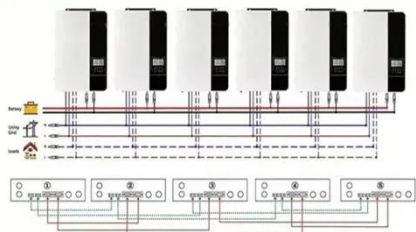

Jinko Power,EnergyStorage

Depending on application scenario, Jinko Power provides all types of customers with tailored energy storage system solutions, including power energy storage system integration solutions, industrial and ...