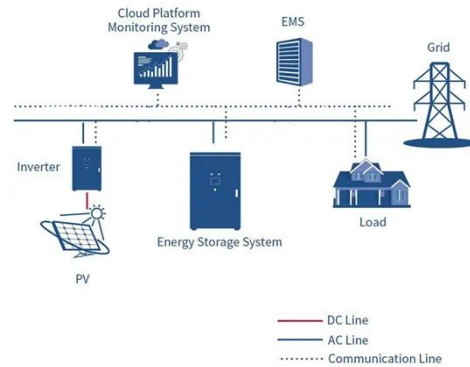

Browse all of our top recommendations below, followed by our detailed guide on selecting the right range extender for your home's needs.