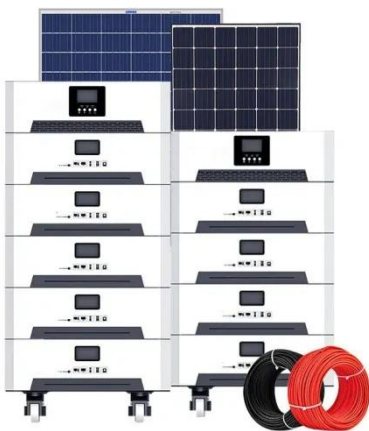

Breakers

KSB 3 Pole (Koten Safety Breaker) Bolt-On type circuit breaker 10 KAIC ABS Plastic Enclosures AVAILABLE: