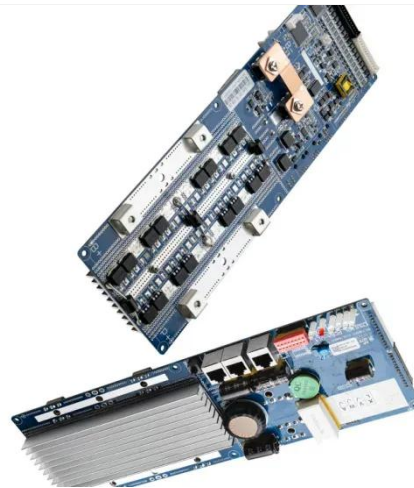

FreeForce FreeForce 1500, 1500Wh Portable Power Station, Lithium ...

It provides backup power if your main source of power fails, drawing electricity from your wall outlet until a power failure and the battery is needed. It's perfect for medical equipment like CPAP machines or ...