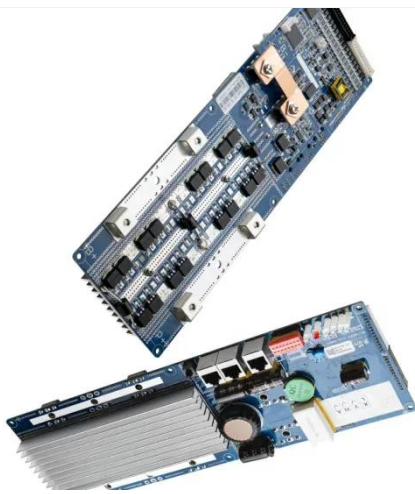

and sample customization, primarily ...

large, adj., adv., & n. meanings, etymology and more , Oxford ...

A Special Verdict, or Verdict at large, is so called, because it findeth the special matter at large, and leaveth the Judgement of the Law thereupon, to the Court.

Contact Us

For catalog requests, pricing, or partnerships, please visit:
<https://kreatywny-dom.pl>