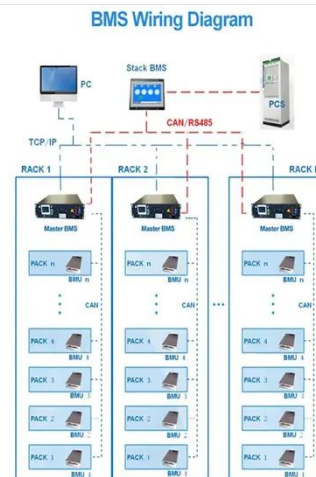

Maldives Distributed Energy Storage Cabinet Solutions: Powering ...

Distributed energy storage cabinets are revolutionizing power management across Maldivian islands. By combining solar integration, storm resilience, and cost efficiency, these systems support both ...