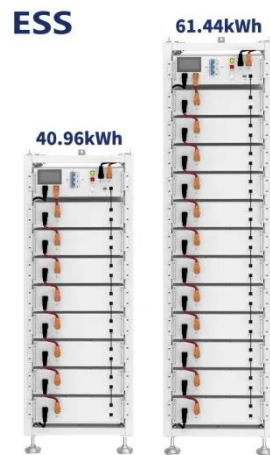

energy storage cabinet for industrial power management, Industrial

Suitable for both on-grid and off-grid scenarios, our cabinets convert fluctuating energy prices into predictable costs, ensuring uninterrupted power supply for production lines even during grid outages, ...