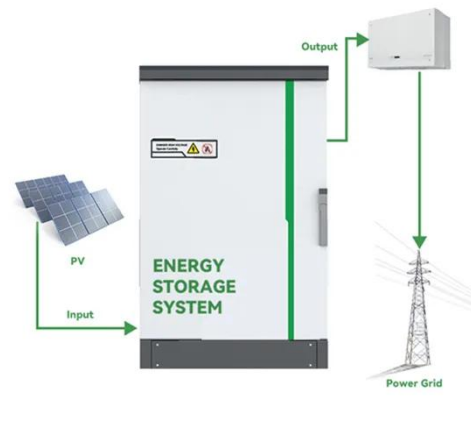

voltage, 125A peak current, integrated EMS/BMS/hybrid inverter, and grid-tied ...

Contact Us

For catalog requests, pricing, or partnerships, please visit:
<https://kreatywny-dom.pl>