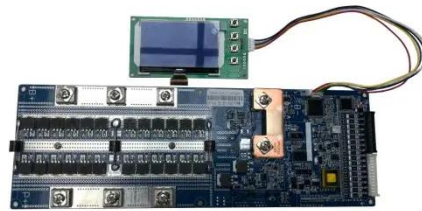

50kw/100kwh Outdoor Cabinet Energy storage system - NEVO SOLAR

50kW and 125kW energy storage power modules, support on or off grid mode, air-cooled battery or liquid-cooled battery optional, has transformer, has STS module to achieve 10ms seamless switching.