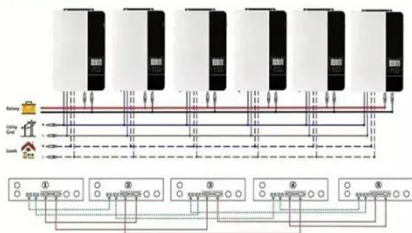

AC output wires

long lasting energy storage cabinet, Industrial Energy Storage ...

With 16 years of R& D experience in industrial and commercial energy storage, we proudly present our 4th-generation energy storage cabinet. Designed to meet customized needs, it excels in peak ...

AC input wires