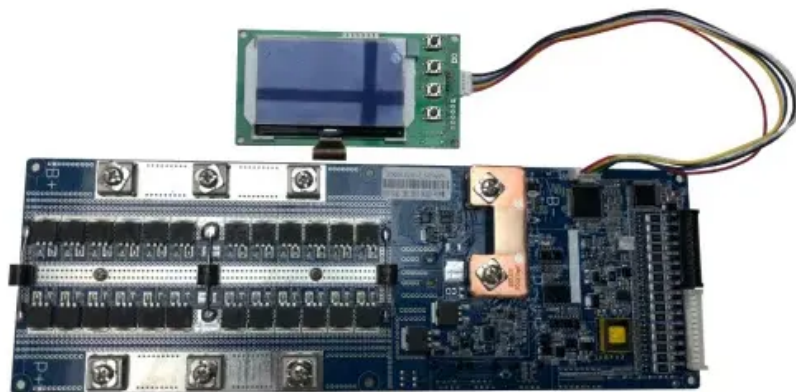

KREATYWNY ENERGY POLSKA

Lilongwe Energy Storage Unit 40kWh

Lilongwe Energy Storage Unit 40kWh

Lilongwe Energy Storage Container System

The Battery Energy Storage System (BESS) container design sequence is a series of steps that outline the design and development of a containerized energy storage system.

Lilongwe Off-Grid Solar Container 40kWh

The H10GP-M-30K40 delivers 30kW of solar generation and 40kWh of storage, housed in a 10ft mobile foldable container. Using high-efficiency 480W panels, it's engineered

Lilongwe Energy Storage System

Power Devices

Electricity Supply Corporation of Malawi has invited bids from contractors to develop a 20MW battery energy storage system (Bess) at Lilongwe"s Kanengo substation.