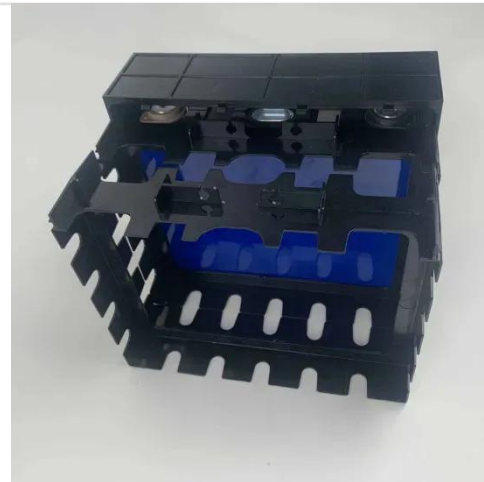

Sunway Intelligent Air Cooling 100kW 215kWh Outdoor Cabinet Energy

Sunway 100kW/215kWh Energy Storage System is designed for businesses and utilities looking for a safe, intelligent, and efficient way to store and manage energy.