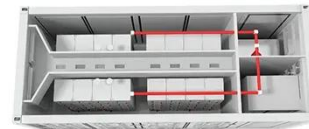

TAX FREE

ENERGY STORAGE SYSTEM

Product Model
HJ-ESS-215A(100KW/215KWh)
HJ-ESS-115A(50KW 115KWh)

Dimensions
1600*1280*2200mm
1600*1200*2000mm

Rated Battery Capacity
215KWH/115KWH

Battery Cooling Method
Air Cooled/Liquid Cooled

LISBON INDUSTRIAL AND COMMERCIAL ENERGY STORAGE ...

Why should you choose Machan for your energy storage enclosure? Machan has extensive experience in the manufacture of outdoor enclosures, enabling us to meet the diverse needs of energy storage ...

Energy storage cabinet