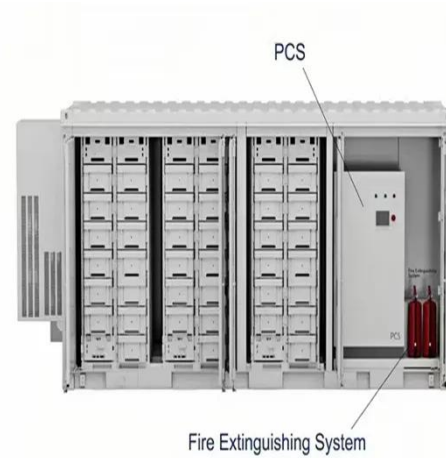

must match. For example, if you ...

Contact Us

For catalog requests, pricing, or partnerships, please visit:
<https://kreatywny-dom.pl>