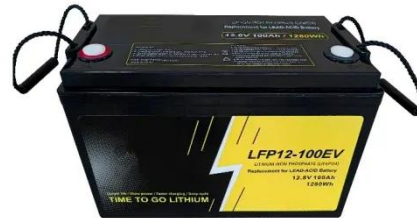

Lockable Charging Stations

Discover secure lockable charging stations at Staples, perfect for keeping devices safe while charging. Ideal for offices, schools, and public spaces. Shop now for reliable solutions to power up your ...