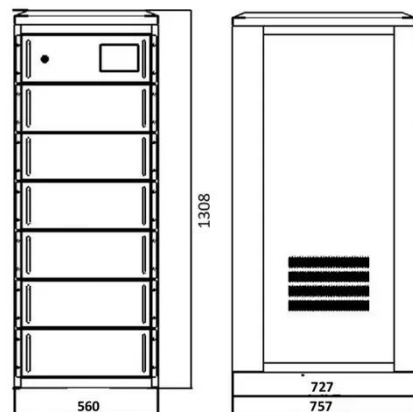

Outdoor Telecom Cabinet: 100-500kwh IP55 Cabinet Energy Storage ...

With 645kWh-1MWh capacity + 300-500kW PCS, its air-cooled design ensures stable operation--ideal for medium-to-large energy needs (commercial/industrial parks), offering plug-and-play efficiency and ...