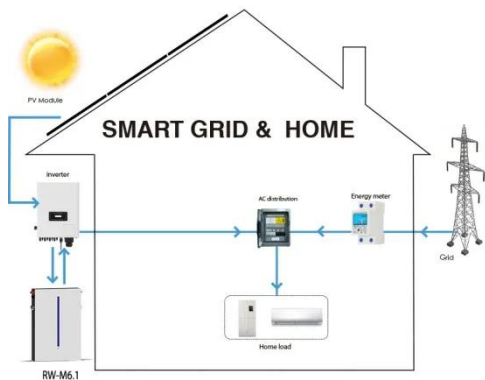

Photovoltaic panels 585W - Longi Hi-MO 6 Explorer ...

The Longi Hi-MO 6 Explorer LR5-72HTH 560-585M-V03 UT ...

Longi Solar Panels , CCL Components

LONGi PV modules are durable and offer high yield, meaning more power output per square metre, and their move to HPBC technology will allow for some of the highest efficiency of any module on the ...

Hi MO 6 Explorer

Hi-MO 6 simplifies the complexity and redefines the aesthetic concept of photovoltaic modules.