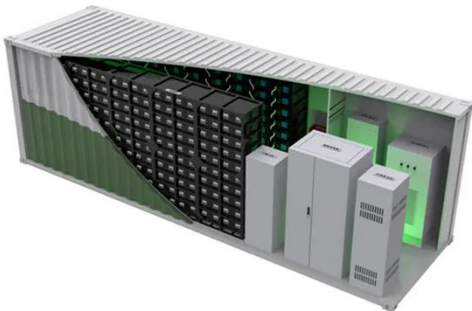

Longi Explorer Photovoltaic Panel