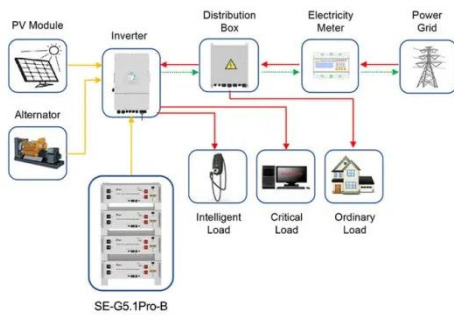

Application scenarios of energy storage battery products

Longi 640-645 Watt Hi-Mo X10 Explorer Bifacial Solar ...

It leads in terms of power generation performance, reliability, and customer ...

Datasheet LONGI Hi-MO X10 630-650 LR7-72HVH Explorer

Specifications included in this datasheet are subject to change without notice. LONGI reserves the right of final interpretation.(20241118 BGV02 Draft)