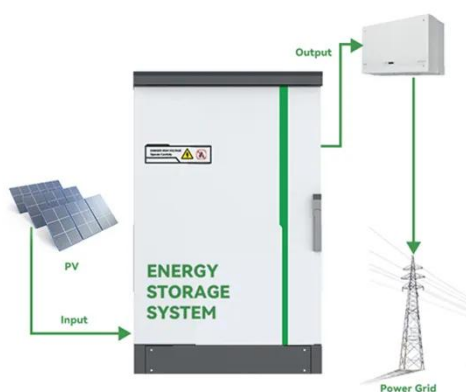

Longi Monofacial LR5-72HTH-585M HiMo6 Explorer

Discover the Longi Monofacial LR5-72HTH-585M HiMo6 Explorer solar panel, featuring cutting-edge monofacial technology for enhanced efficiency. Ideal for renewable energy solutions, the LR5 series ...