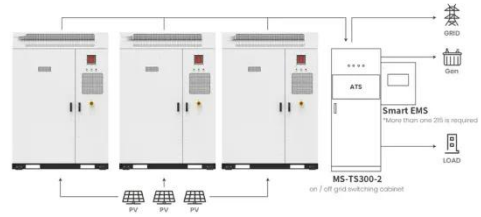

0~+5W positive tolerance of maximal power ...

Application scenarios of energy storage battery products