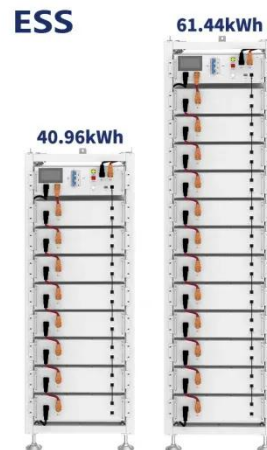

Contact Us

For catalog requests, pricing, or partnerships, please visit:
<https://kreatywny-dom.pl>