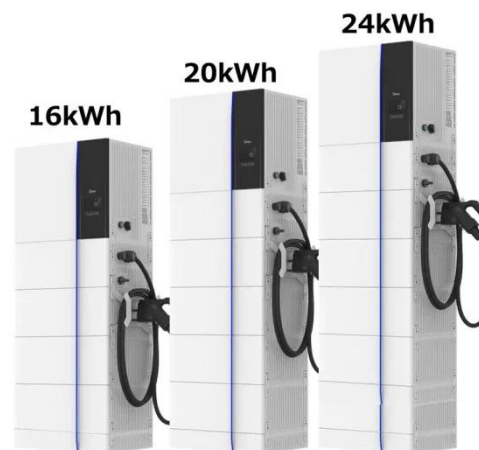

Longi 450W LR4-72HPH 450/MR Solar Panel

The panel Longi 450W LR4-72HPH 450/MR is a monocrystalline module of 450W and 144 cells ideal for photovoltaic systems for self-consumption both isolated and grid.