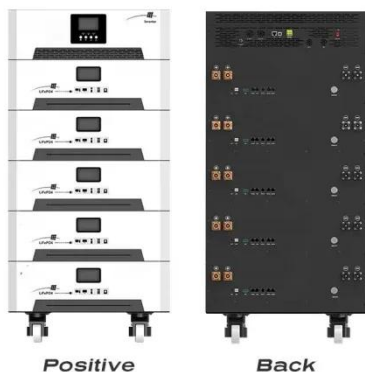

42U Outdoor Network Cabinet with AC Unit - ...

The 42U Outdoor Network Cabinet is a premium weatherproof and IP66 rated network enclosure designed to protect your valuable network servers.