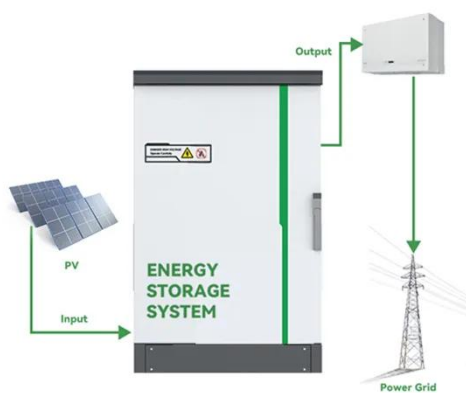

Luanda outdoor energy storage cabinet factory price

Here, we provide comprehensive information about large-scale photovoltaic solutions including utility-scale power plants, custom folding solar containers, high-capacity inverters, and advanced energy ...