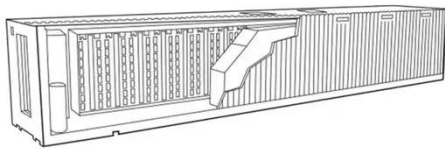

Energy Cabinets , Topband Mobile

Topband's mobile energy storage system and portable energy storage solutions. Our modular energy storage cabinets and energy storage battery cabinets deliver flexible, on-site power ...

ContainerBatteries -- Rugged, mobile IP65-rated ...

ContainerBatteries represents a UAE manufacturer of rugged, mobile, IP65-rated containerised Battery Energy Storage Systems (BESS) built as Mobile Power Supply Systems ...

All-in-One Energy Storage Cabinet & BESS Cabinets , Modular, ...

Industrial Battery Energy Storage Systems (BESS): AZE Telecom's Innovative BESS Cabinets for Efficient Energy Management A BESS (Battery Energy Storage System) All-in-One Cabinet is an ...