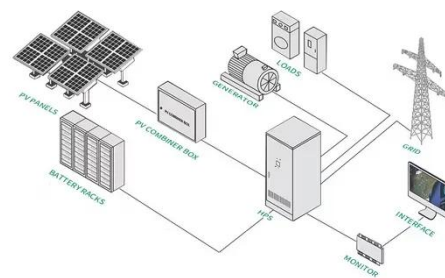

IP55 outdoor floor cabinets

Designed and manufactured in compliance with the CEI EN 60529 standard, they have an IP55 protection, guaranteed by a sealing mixture in polyurethane material. These cabinets can be ...