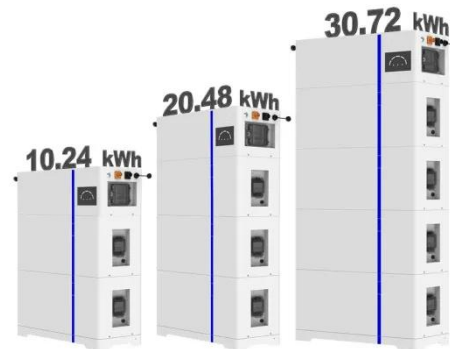

Mobile appearance. The app makes ...

ESS