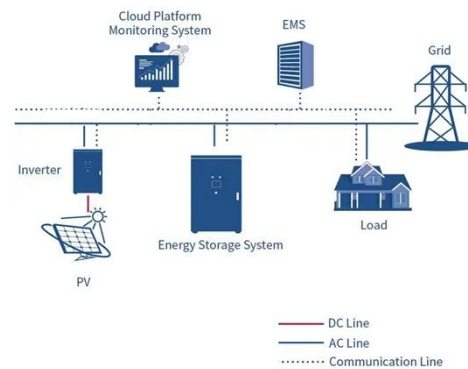

Understanding Nanya Uninterruptible Power Supply Connector Price: ...

Understanding Nanya Uninterruptible Power Supply connector price requires balancing upfront costs with long-term reliability. By focusing on certified components, scalable designs, and professional ...