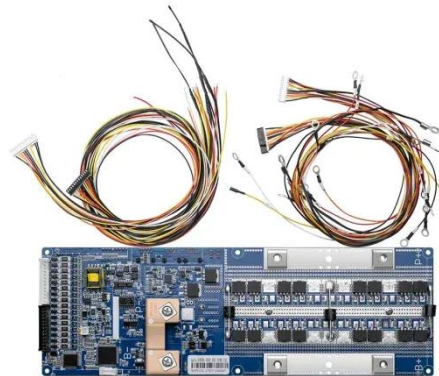

Solar Module Power for Telecom Cabinets: Scenario-Based Analysis

...

The following table presents a direct comparison of 100W, 200W, and 300W solar modules for telecom cabinet applications. Each module suits different cabinet types and operational ...