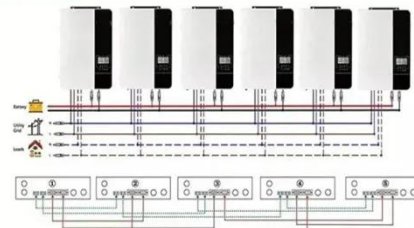

AC output wires

Outdoor Telecommunication Enclosures

Damage-resistant and reliable outdoor enclosures are key for outdoor telecommunication applications from cell tower sites and fiber optic networks to substations. These specialized cabinets house and ...

AC input wires