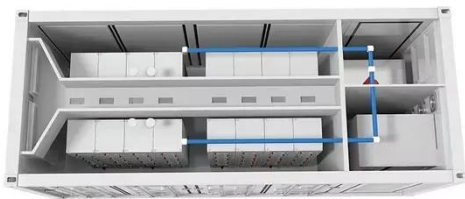

Nepal Commercial Energy Storage Cabinet System

All-in-one, high-performance energy storage system for various industrial and commercial applications. Highly suitable for all kinds of outdoor applications such as EV charging stations,