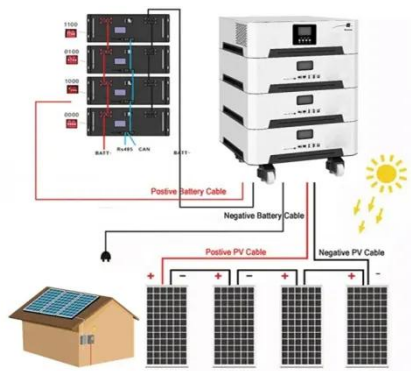

photovoltaic power generation projects.

NEPAL CUSTOMIZED

Engineers design and tailor custom battery packs to meet the specific requirements of a particular device or application. Unlike off-the-shelf batteries, manufacturers build custom packs to exact ...

Contact Us

For catalog requests, pricing, or partnerships, please visit:
<https://kreatywny-dom.pl>