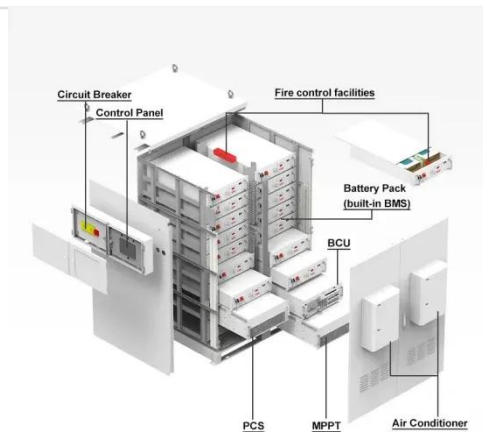

Hoenergy Power

It has multiple advantages such as safety, reliability, ease of use, and flexible adaptability. It can be widely used in application scenarios such as industrial parks, community business districts, ...

Solition Data Center , Exide

Based on Li-ion battery technology, the system supports the mix of new and used batteries and includes a three-level battery management system (BMS). These qualities ensure an intelligent