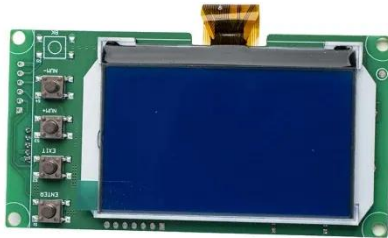

The ExoCab can be configured for DC power, UPS, battery, or any other outdoor installation requiring robust protection for electronics equipment. Front and rear doors are provided for ease of access.