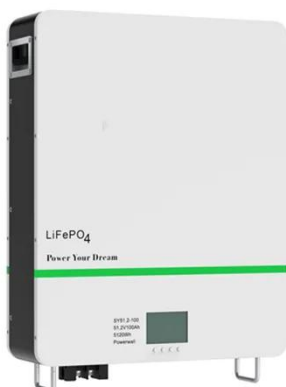

Scientists design cabinet-style battery enclosures that vent the

IntelliVent responds to smoke, heat, or gas alarms in the battery enclosure and automatically opens cabinet doors to prevent buildup of flammable gases. The technology reduces ...