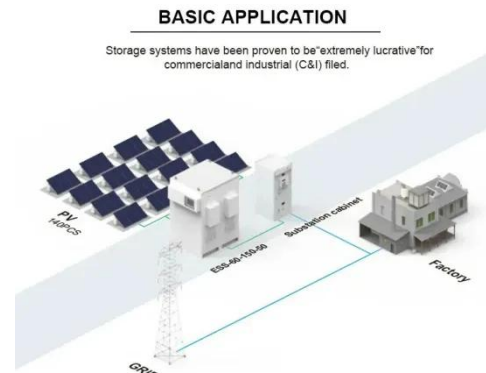

The meaning of NORTH is to, toward, or in the north. How to use north in a sentence.