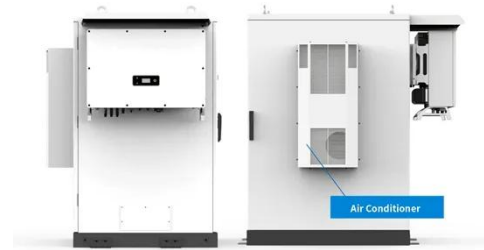

Off-grid intelligent photovoltaic energy storage cabinet for emergency

Intelligent Photovoltaic Energy Storage Container for Emergency ...

It not only transports the PV equipment, but can also be deployed on site. It is based on a 10 - 40 foot shipping container. Efficient hydraulics help get the solar panels ready quickly. Due to its ...

EK Photovoltaic Micro Station Energy Cabinet

Applicable to remote mountainous areas, islands and other areas without grid coverage, as an independent microgrid to power communication base stations and emergency command centers.

Emergency Power Container for Disaster Relief and Off-Grid Energy

These solar-integrated backup power units combine photovoltaic generation, lithium battery storage, and smart energy control into a compact, transportable container--delivering reliable electricity whenever ...

Outdoor cabinet type energy

storage system

Featuring an integrated EMS for safe, stable operation, and a built-in isolation transformer for strong load adaptability, the Megarevo cabinet BESS maintains a stable power supply and adapts to ...