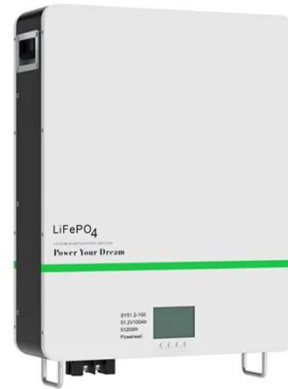

Featuring lithium-ion batteries, smart BMS, and thermal management, they're ideal ...