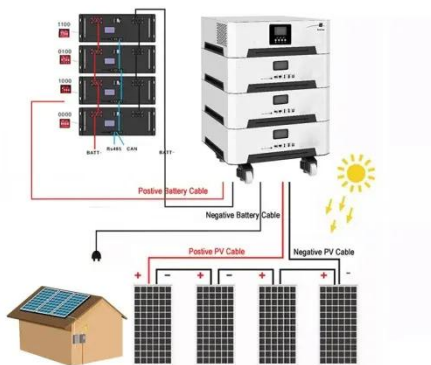

Off-grid intelligent photovoltaic energy storage cabinet for emergency

Intelligent Photovoltaic Energy Storage Container for Emergency ...

It not only transports the PV equipment, but can also be deployed on site. It is based on a 10 - 40 foot shipping container. Efficient hydraulics help get the solar panels ready quickly. Due to its ...

Emergency Power Container for Disaster Relief and Off-Grid Energy

These solar-integrated backup power units combine photovoltaic generation, lithium battery storage, and smart energy control into a compact, transportable container--delivering reliable electricity whenever ...

Mobile Solar PV Container , Portable Solar Power Solutions

High-efficiency Mobile Solar PV Container with foldable solar panels, advanced lithium battery storage (100-500kWh)

and smart energy management. Ideal for remote areas, emergency rescue and ...

Off-Grid Emergency Solar Shelter: Power Anywhere, Anytime [25 ...

Leveraging AI and IoT, our Offgrid Emergency Solar Shelter is designed for optimal energy management. The intelligent system monitors energy consumption and adjusts accordingly, ensuring ...