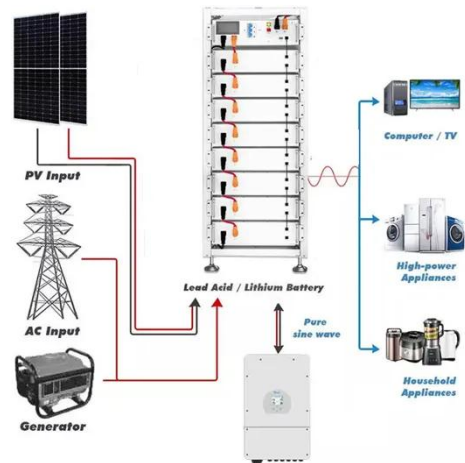

products to meet your requirements.

Contact Us

For catalog requests, pricing, or partnerships, please visit:
<https://kreatywny-dom.pl>