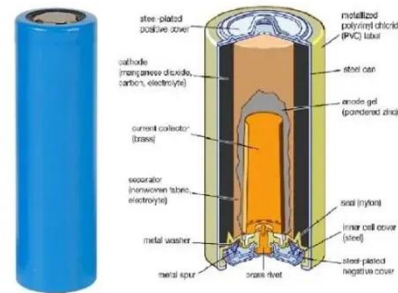

dust, and extreme temperatures. Our outdoor telecommunication enclosures are NEMA and IP-rated to ensure top-tier

...