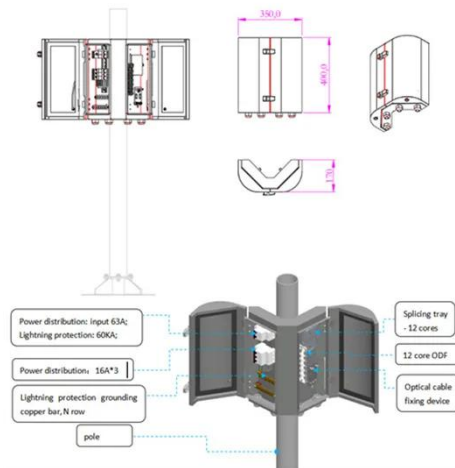

Telecommunication Cabinets: Secure & Durable Solutions

Discover high-quality telecommunication cabinets with IP55/IP65 protection, modular design, and active cooling. Find reliable suppliers, compare specs, and click to explore top-rated ...