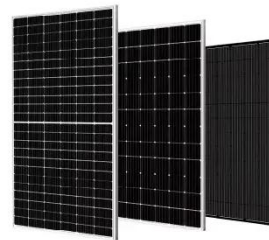

Outdoor Enclosures , NEMA-Rated Telecom Cabinets , IP55, IP65

Explore AZE's premium NEMA-rated and weatherproof enclosures designed for telecom, industrial electrical, and energy storage applications. Built to withstand harsh environments and extreme conditions, our ...