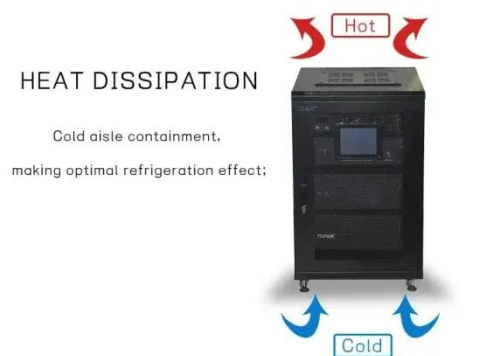

Field Ready NEMA Rated Enclosures , NEMA Rated 5G-LTE Outdoor

These NEMA-rated outdoor telecom, industrial, electrical enclosures are delivered "field-ready" for installation. Feature-rich 5G-LTEs are built for any industrial situation; these waterproof, ...