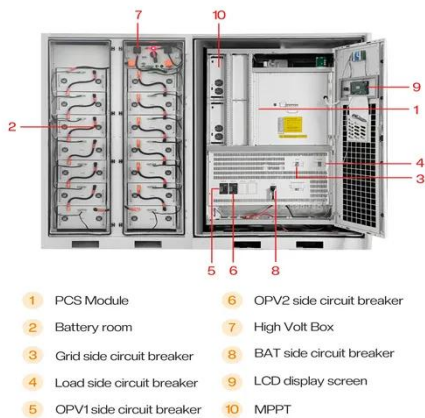

step installation process, safety tips, and maintenance advice to maximize energy

...

How to install solar energy on a slope roof , NenPower

To effectively install solar energy systems on a sloped roof, 1. assess the roof's orientation and angle, 2. select appropriate solar panels, 3. ensure structur...

Highvoltage Battery

How to Install Solar Panels on a Sloping Roof?

The fact is the flat roof is the excellent place to install solar panels, while the pitched roof in the more common, so in both installation arrangements, the solar system will work according to our ...

Can Solar Panels Be Installed on a Sloped Roof?

One of the most common questions homeowners and business owners ask when considering solar power is whether solar panels can be installed on a sloped