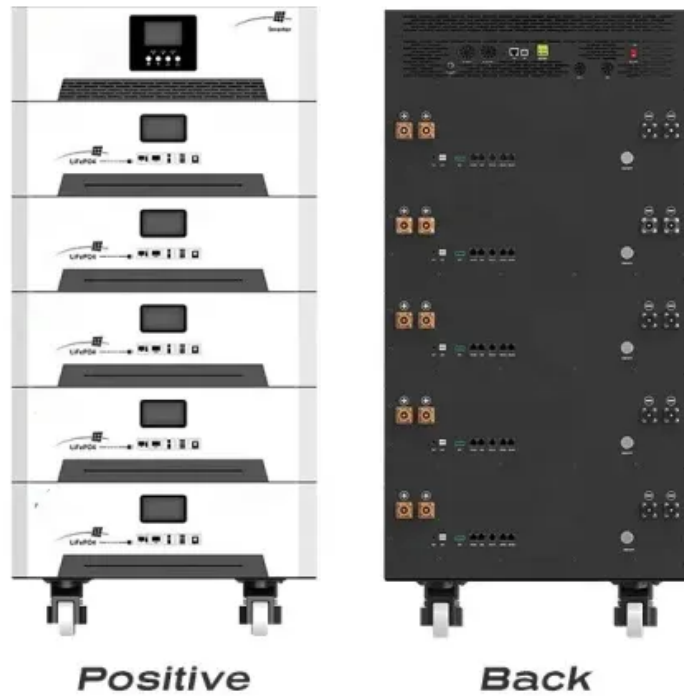

Pole mounted circuit breaker in Ecuador

Pole mounted circuit breaker in Ecuador

Outdoor Pole Mounted Circuit Breakers in Modern Power Distribution

Putai offers a range of high-performance outdoor pole mounted circuit breakers designed for various voltage levels and environmental conditions. Our solutions focus on durability, ease of operation, and consistent ...

Key Applications of Pole-Mounted Circuit Breakers Explained

Pole-mounted circuit breakers are essential components in the distribution of electrical power, serving a variety of applications in both residential and commercial settings. Understanding their ...

Breaker Tipo Caja Moldeada De 2 Polos

Tipo magnético hidráulico. Cumplen estándares internacionales según: IEC-60947-2/ CE / ISO9001. ¡Comparte tus datos y te contactaremos muy pronto y te contactaremos muy pronto! Tu formulario será revisado enseguida. ¿Quieres agregar más ...