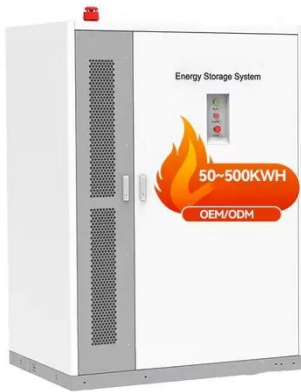

Contact Us

For catalog requests, pricing, or partnerships, please visit:
<https://kreatywny-dom.pl>