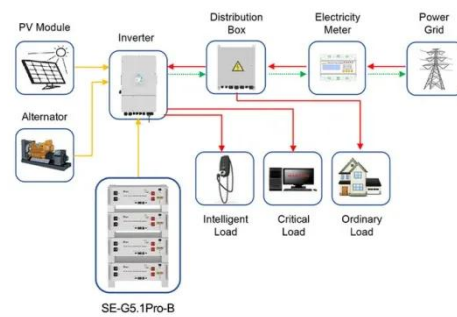

## **Praia main solar container communication station inverter connected ...**

Integrated Solar-Wind Power Container for Communications This large-capacity, modular outdoor base station seamlessly integrates photovoltaic, wind power, and energy storage to provide a stable ...

## **Cape Verde station - Svom**

This station can be configured to receive data from the NOAA 18 and NOAA 19 weather satellites. The reconstructed images make it possible to check the

quality of the site and to identify possible ...

## Praia Airport

Located on the island of Santiago, around 3 km northeast of the center of Praia, the capital of Cabo Verde.

Application scenarios of energy storage battery products

## What is the situation of Praia solar container communication ...

U.S. energy officials have discovered hidden communication devices in solar energy equipment supplied from China. These are primarily inverters used to connect solar