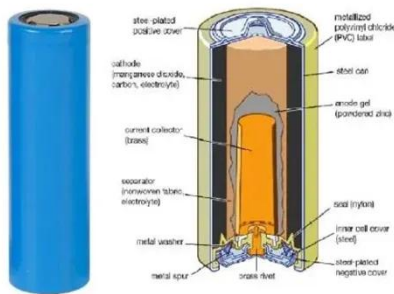

ESS

20KW/100KWh;50KW/100KWh, Indonesia, Worldwide

Highjoule delivers advanced solar and energy storage solutions in Indonesia, offering residential, commercial, and industrial systems to support sustainable energy development. The Indonesian ...

Jual Genset 50 Kva Terbaik

Temukan kenyamanan dan keuntungan membeli Genset 50 Kva secara online dengan pilihan pengiriman yang sampai dihari yang sama, bebas ongkir, bayar