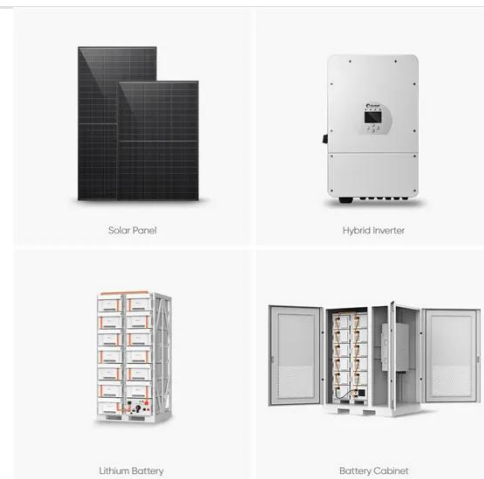

Price of mobile energy storage outdoor cabinets for US base station

32U outdoor floor-standing single-compartment cabinet

The floor-standing outdoor integrated cabinet is an outdoor integrated cabinet constructed using high-quality metal sheet materials.

Outdoor Cabinet , SWA Energy LiFePO4 Battery Storage Systems

SWA ENERGY outdoor cabinets are engineered for harsh environments and long-term outdoor operation. With IP54/IP55 protection, anti-corrosion design, and intelligent temperature control, they ...

Products - Outdoor Base Station Cabinets & Energy Storage ...

Outdoor cabinets from Huijue are engineered to maintain internal stability even under rapidly changing external temperatures, direct solar radiation, or high humidity.

Outdoor Battery Storage Cabinet ,