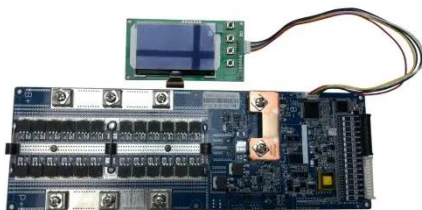

How Much Do Outdoor Base Station Cabinets Usually Cost?

In the following article, I'll walk you through typical cost ranges for base station cabinets, including related types of battery cabinets and outdoor telecom cabinets; what influences higher or ...