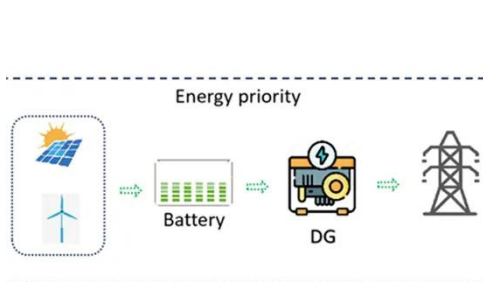

Price of mobile energy storage outdoor cabinets for US base station

32U outdoor floor-standing single-compartment cabinet

The floor-standing outdoor integrated cabinet is an outdoor integrated cabinet constructed using high-quality metal sheet materials.

Outdoor Cabinet , SWA Energy LiFePO4 Battery Storage Systems

SWA ENERGY outdoor cabinets are engineered for harsh environments and long-term outdoor operation. With IP54/IP55 protection, anti-corrosion design, and intelligent temperature control, they ...

Products - Outdoor Base Station Cabinets & Energy Storage ...

Outdoor cabinets from Huijue are engineered to maintain internal stability even under rapidly changing external temperatures, direct solar radiation, or high humidity.

Outdoor Battery Storage Cabinet ,