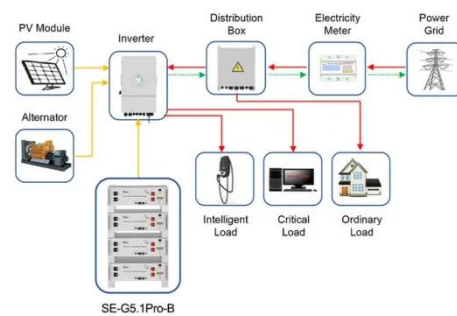

Outdoor Telecom Cabinets & Enclosures , NEMA-Rated

Our team brings over 36 years of manufacturing experience to every outdoor cabinet project. Whether you're planning a single installation or a large-scale network deployment, we deliver BABA-compliant ...

Application scenarios of energy storage battery products